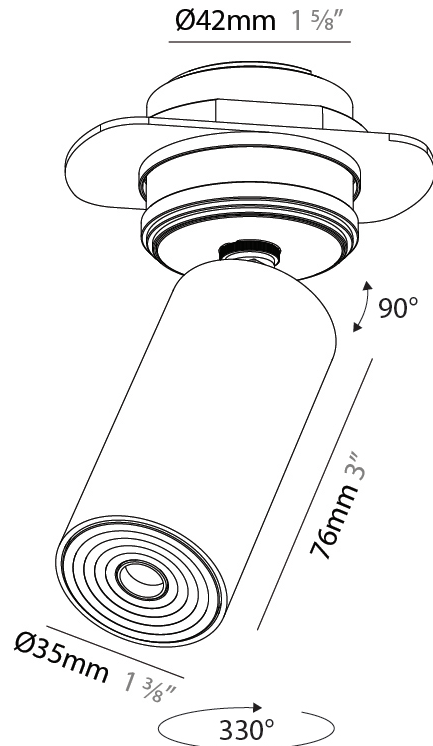

PHYSICAL

Aperture Sizes - Downlights: 1"
Shape: Cylinder
Diameter (mm): 35
Diameter (in): 1 3/8"
Height (mm): 76
Height (in): 3
Ceiling Thickness (mm): 10 - 30
Ceiling Thickness (in): 3/8 - 1 3/16
Min. Recessing Depth (mm): 40
Min. Recessing Depth (in): 1 9/16
Weight (kg): 0.157
Fixture Finish: SSR / BKV / CWI / CRY / HAB / UFT / ITA / RUA / FTG / MYG / LOD / PUS / FRO / FUP / KIA / POP / BLS / SPG / MEY / GOH / CHC / COM / ABZ / JAG / OBR / MOS / ROR
Accent Finish: ALU / PBR
Fixture Material: Extruded Aluminum
Cut-out Measurements: 45mm/1 3/4" Diameter

ELECTRICAL

Lamp Type: LED (Zhaga Standard)
Input Wattage (W): 6
Total Output Wattage (W): 5.4
Dimming: Tri-Mode (Non-Dimming and Phase Dimming (120Vac only) and 0-10V Dimming)
Driver Included: No
Driver Location: Remote
Driver Type: Constant Current - Universal
Driver Class: Class 2
Input Voltage (V): 120 - 277
Constant Current (MA): 500

LED

Color Temperature (°K): 2700 / 3000 / 3500 / 4000
Max. Delivered Lumen (lm): 235 / 252 / 316 / 270
Nominal Lumen (lm): 372 / 399 / 500 / 427
CRI: >90 CRI
Lamp Life (hrs): 50000

OPTICAL

Beam Angle: 34 / 52
Adjustability: Rotational 330°, Tilt 90°

RATINGS AND CERTIFICATIONS

Certified By: CSA Certified to UL and CSA Standards
IP rating: IP40

PROJECT
TYPE
SPECIFIER
QUANTITY
DATE